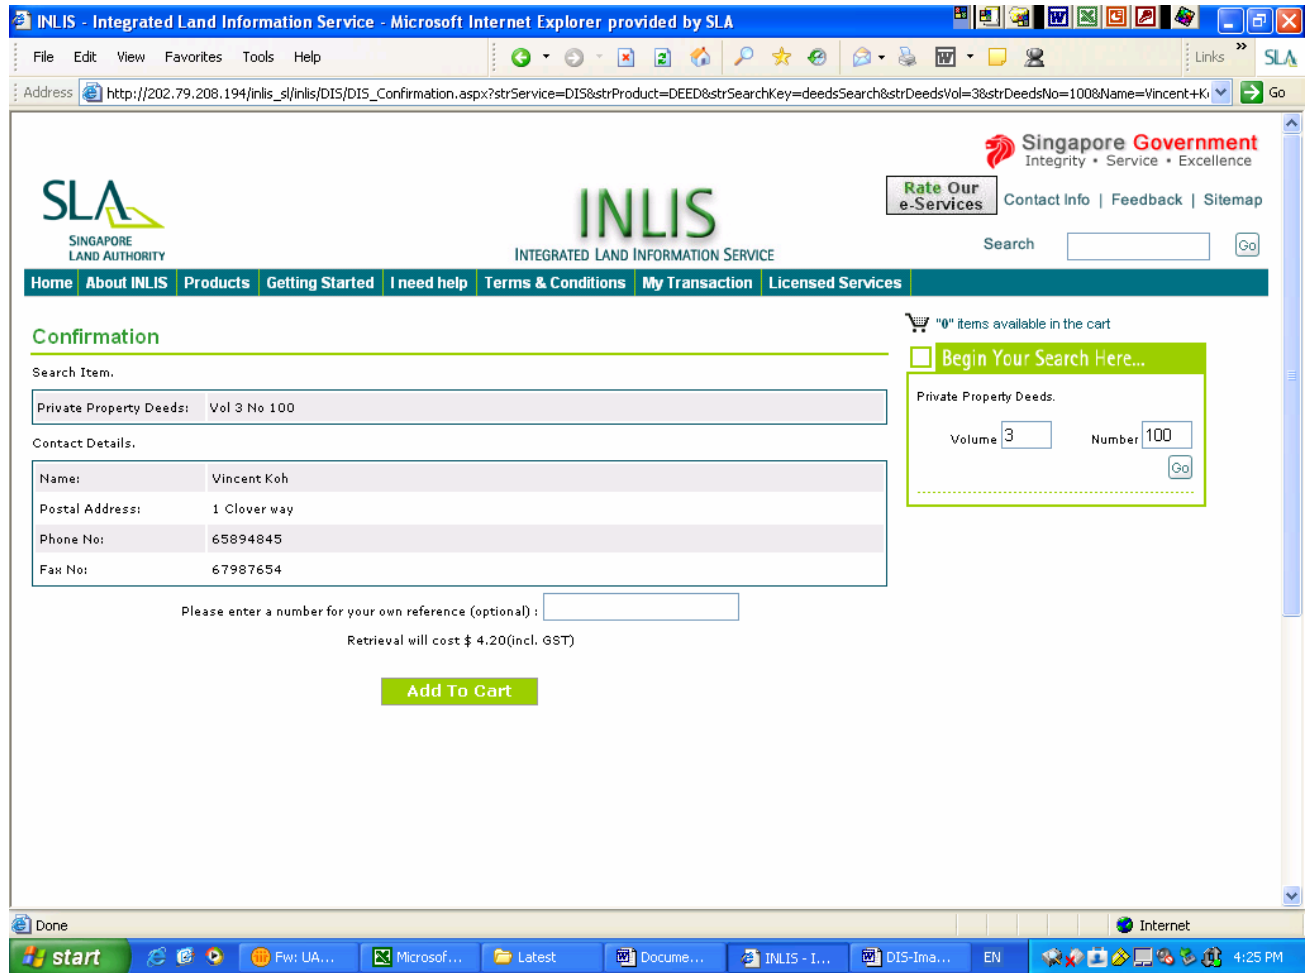

INLIS-Image of Private Property Deeds User Manual

Then the system will display a confirmation page. The user can click the Add To Cart to continue further.

Proceed to Section 2.3 to View Shopping Items